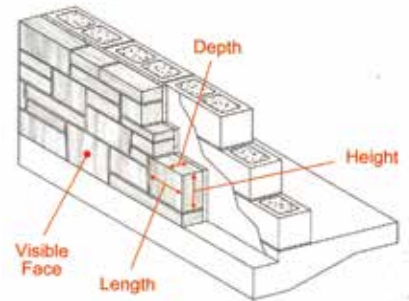

Full-Bed Veneer - Stone veneer with a bed depth (thickness) ranging from 3" to 5". Full-bed veneer typically requires an additional footing to support the weight of the stone facade.

Bed Face - A face on a stone formed by a natural seam in the rock along the planes of stratification.

Split Face - A face on a stone running perpendicular to the bed face. This face usually reveals the stratification of the rock.

Facade - The finished face of a vertical wall.

Bed Depth (Thickness) - The dimension of a stone, when laid as a facade, from the visible face of the stone to the opposing parallel face (I.E.: front to back).